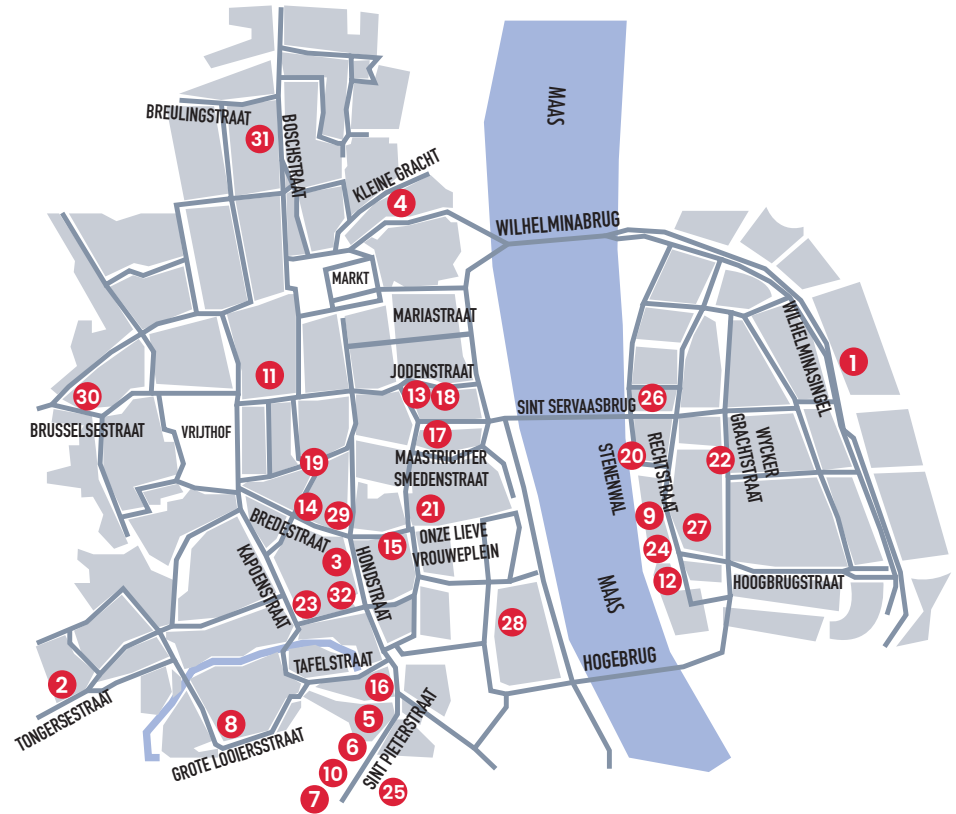

26

The Atelier Art Society

- A Wycker Brugstraat 60
- W theatelierartsociety.com

27

Maaslands Antiquariaat & Lijstenmakerij

- A Rechtstraat 77
- W maaslands.nl

Maastricht Art Map

28

31

Van Eyck Antiques

- A Boschstraat 74
- W vaneyckantiques.com

32

Stichting Cultureel Podium Lutherse kerk Maastricht

- A Hondstraat 14
- W lutherse-kerk.com

disclaimer: Although the publisher tried to assure accuracy, information provided in the present map can be subject to change without further notice. For further information and updates please refer to the websites of the participants.